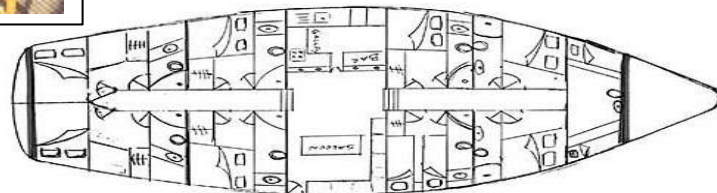

FIORINO TOUR

7 cabins / 6 doubles+ 1 twin bed cabin All cabins include shower & home WC toilette

L.O.A	28 mt./ 93 ft.	Windsurf	VHF Radio – Telephone
BEAM	6,7 mt	Fishing Gear	Depth sounder
ENGINE	355 HP Delphin	Snorkeling Gear	Tender with 40 HP Outboard Engine
GENERATOR	40 Kva	Water ski, canoe	Refrigerator& Deep Freeze
FUEL TANKS	3.000 lt.	Diving equipment on request	Air condition
WATER TANKS	6.000 lt.	(hired for licensed divers)	Crew 3 persons
ELECTRICITY	220 V	TV and Music System	Capacity 14 guests
		Full Equipped Galley	Cruising area :Croatia