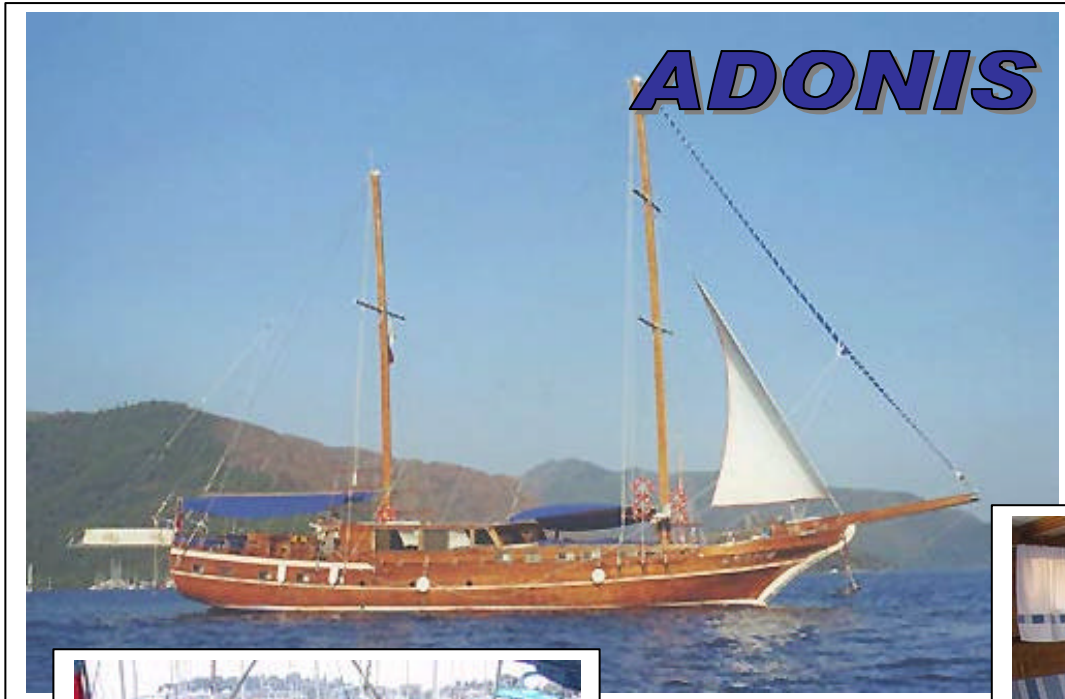

FIORINO TOUR

7 cabins / 6 doubles+ 1 twin bed cabin All cabins include shower & home WC toilette

L.O.A	28 mt./ 93 ft.	Windsurf	VHF Radio – Telephone
BEAM	6,7 mt	Fishing Gear	Depth sounder
ENGINE	355 HP Delphin	Snorkeling Gear	Tender with 40 HP Outboard Engine
GENERATOR	40 Kva	Water ski, canoe	Refrigerator& Deep Freeze
FUEL TANKS	3.000 lt.	Diving equipment on request	Air condition
WATER TANKS	6.000 lt.	(hired for licensed divers)	Crew 3 persons
ELECTRICITY	220 V	TV and Music System	Capacity 14 guests
		Full Equipped Galley	Cruising area :Croatia