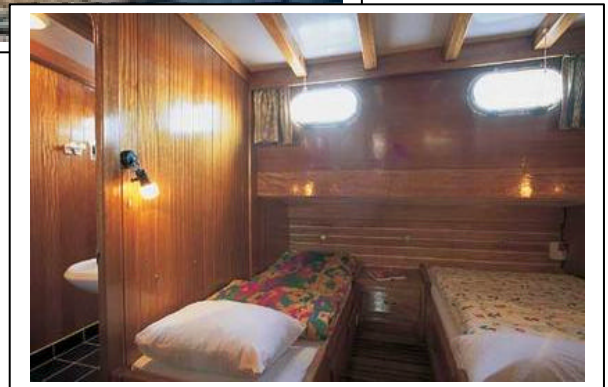

FIORINO TOUR

AYSE EMRE

6 cabins / All Cabins Include shower & home WC toilette

3 cabins with 1 single and 1 double bed, 1 cabin with 2 twin beds and 2 cabins with double beds

L.O.A	28 mt./ 91 ft.	Windsurf	VHF Radio – Satellite Telephone
BEAM	7,0 m	Fishing Gear	Cellular Telephone
ENGINE	446 HP Caterpillar	Snorkel Gear	Dinghy with 60 hp Outboard Engine
GENERATOR	30 Kw	Canoe	Refrigerator, Deep Freeze, Ice box
FUEL TANKS	4.000 lt.	TV, VCD, Stereo Music System	Air conditioned
WATER TANKS	4.000 lt.	Full Equipped Galley	Crew 4 persons
ELECTRICITY	24 V/ 220	Deck shower	Capacity 12 guests
SPEED	11 Knots	Safety equipment	