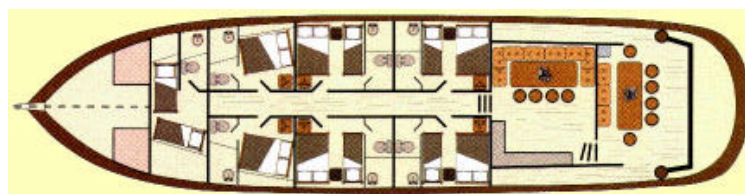

FIORINO TOUR

AYSE EMRE

6 cabins / All Cabins Include shower & home WC toilette

3 cabins with 1 single and 1 double bed, 1 cabin with 2 twin beds and 2 cabins with double beds

L.O.A	28 mt./ 91 ft.	Windsurf	VHF Radio – Satellite Telephone
BEAM	7,0 m	Fishing Gear	Cellular Telephone
ENGINE	446 HP Caterpillar	Snorkel Gear	Dinghy with 60 hp Outboard Engine
GENERATOR	30 Kw	Canoe	Refrigerator, Deep Freeze, Ice box
FUEL TANKS	4.000 lt.	TV, VCD, Stereo Music System	Air conditioned
WATER TANKS	4.000 lt.	Full Equipped Galley	Crew 4 persons
ELECTRICITY	24 V/ 220	Deck shower	Capacity 12 guests
SPEED	11 Knots	Safety equipment	