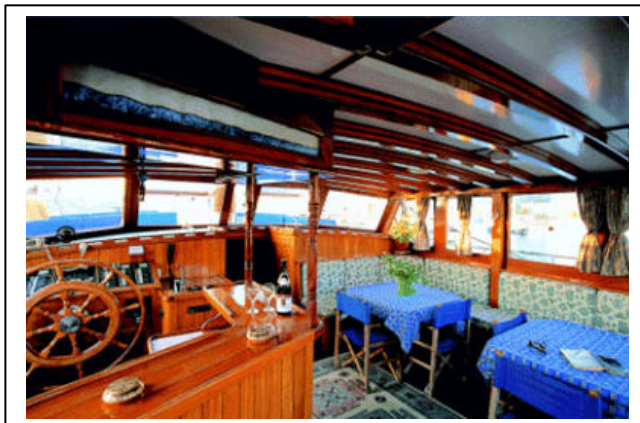

FIORINO TOUR

AYSE EMRE

6 cabins / All Cabins Include shower & home WC toilette

3 cabins with 1 single and 1 double bed, 1 cabin with 2 twin beds and 2 cabins with double beds

L.O.A	28 mt./ 91 ft.	Windsurf	VHF Radio – Satellite Telephone
BEAM	7,0 m	Fishing Gear	Cellular Telephone
ENGINE	446 HP Caterpillar	Snorkel Gear	Dinghy with 60 hp Outboard Engine
GENERATOR	30 Kw	Canoe	Refrigerator, Deep Freeze, Ice box
FUEL TANKS	4.000 lt.	TV, VCD, Stereo Music System	Air conditioned
WATER TANKS	4.000 lt.	Full Equipped Galley	Crew 4 persons
ELECTRICITY	24 V/ 220	Deck shower	Capacity 12 guests
SPEED	11 Knots	Safety equipment	