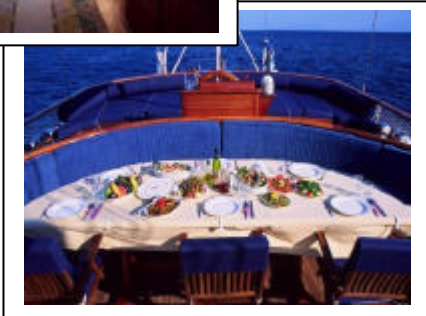

6 cabins / All Cabins Includes Shower & WC toilette
4 double twin bed cabins/ 2 double master cabins

L.O.A
BEAM
ENGINE
GENERATOR
FUEL TANKS
WATER TANKS
ELECTRICITY

33 mt. / 98 ft
7.4 m
2x 400 HP Delphin
2 x22,5 Kw
4.000 lt.
8.000 lt.
24 V/ 220

Windsurf, Canoe
Fishing Gear
Snorkel Gear
Water ski (optional)
TV, Cd Stereo Music System
Full Equipped Galley

VHF Radio – Telephone
Cellular Telephone
Zodiac with Outboard Engine
Refrigerator&Deep Freeze
Air conditioned
Crew: 4 persons
Capacity: 12 guests