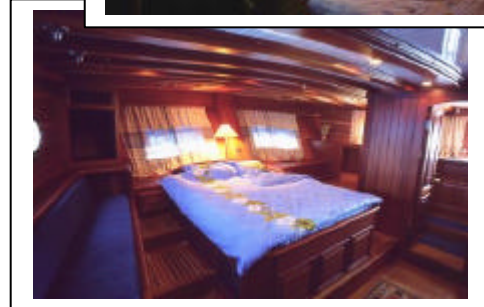

FIORINO TOUR

6 cabins / All Cabins Includes Shower & WC toilette  
4 double twin bed cabins/ 2 double master cabins

**L.O.A**  
**BEAM**  
**ENGINE**  
**GENERATOR**  
**FUEL TANKS**  
**WATER TANKS**  
**ELECTRICITY**

33 mt. / 98 ft  
7.4 m  
2x 400 HP Delphin  
2 x22,5 Kw  
4.000 lt.  
8.000 lt.  
24 V/ 220

Windsurf, Canoe  
Fishing Gear  
Snorkel Gear  
Water ski (optional)  
TV, Cd Stereo Music System  
Full Equipped Galley

VHF Radio – Telephone  
Cellular Telephone  
Zodiac with Outboard Engine  
Refrigerator&Deep Freeze  
Air conditioned  
Crew: 4 persons  
Capacity: 12 guests