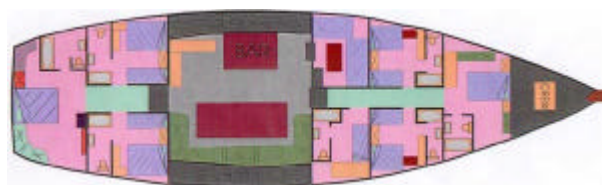

FIORINO TOUR

6 cabins / All Cabins Includes Shower & WC toilette  
4 double twin bed cabins/ 2 double master cabins

**L.O.A**  
**BEAM**  
**ENGINE**  
**GENERATOR**  
**FUEL TANKS**  
**WATER TANKS**  
**ELECTRICITY**

33 mt. / 98 ft  
7.4 m  
2x 400 HP Delphin  
2 x22,5 Kw  
4.000 lt.  
8.000 lt.  
24 V/ 220

Windsurf, Canoe  
Fishing Gear  
Snorkel Gear  
Water ski (optional)  
TV, Cd Stereo Music System  
Full Equipped Galley

VHF Radio – Telephone  
Cellular Telephone  
Zodiac with Outboard Engine  
Refrigerator&Deep Freeze  
Air conditioned  
Crew: 4 persons  
Capacity: 12 guests