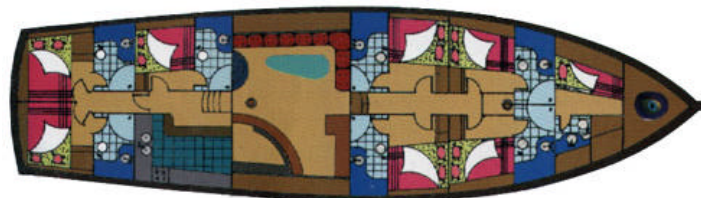

FIORINO TOUR

EFESIN

6 cabins / All Cabins Include shower & WC toilette

L.O.A	24 mt./ 78 ft.	Windsurf	VHF Radio – Telephone
BEAM	6.3 m	Canoe	Cellular Telephone, Satellite phone
ENGINE	280 HP	Fishing Gear	Echosounder
GENERATOR	33 Kw	Snorkel Gear	Dinghy with Outboard Engine
FUEL TANKS	3.000 lt.	TV, Dvd, Cd Stereo Music System	Refrigerator & Deep Freeze
WATER TANKS	8.000 lt.	Full Equipped Galley	Air conditioned
ELECTRICITY	24 V/ 220	Hot water	Crew 3/4 persons
SPEED	11 Knots		Capacity 12 guests