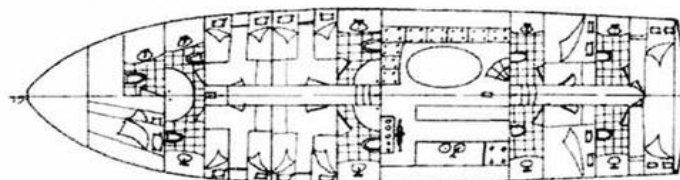

FIORINO TOUR

GARDELIN

7 cabins / 4 doubles & 3 twin bed cabins. All include Shower & Home WC toilette

L.O.A 27 mt./ 90 ft.
BEAM 6,2 mt
ENGINE 355 HP Delphin
GENERATOR 33 Kva
FUEL TANKS 3.000 lt.
WATER TANKS 6.000 lt.
ELECTRICITY 220 V

Windsurf
 Fishing Gear
 Snorkeling Gear
 Water ski, canoe
 Diving equipment on request
 (hired for licensed divers)
 TV and Music System
 Full Equipped Galley

VHF Radio – Telephone
 Depth sounder
 Tender with 40 HP Outboard Engine
 Refrigerator & Deep Freeze
 Air condition
 Crew 3 persons
 Capacity 14 guests
 Cruising area :Croatia