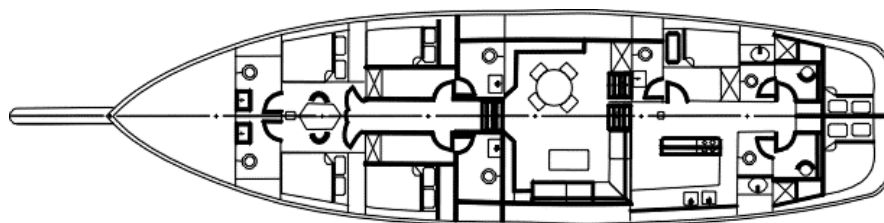

6 double cabins + 1 single All include Shower & WC toilette

**L.O.A**  
**BEAM**  
**ENGINE**  
**GENERATOR**  
**FUEL TANKS**  
**WATER TANKS**  
**ELECTRICITY**

24 mt./ 80 ft.  
6,2 mt  
280 HP  
15 Kva  
1.500 lt.  
5.000 lt.  
220 V

Windsurf  
Fishing Gear  
Snorkeling Gear  
TV and Music System  
Full Equipped Galley  
Safety equipment

VHF Radio – Telephone  
Tender with Outboard Engine  
Refrigerator & Deep Freeze  
Air condition  
Crew 3 persons  
Capacity 13 guests  
Cruising area : Turkey