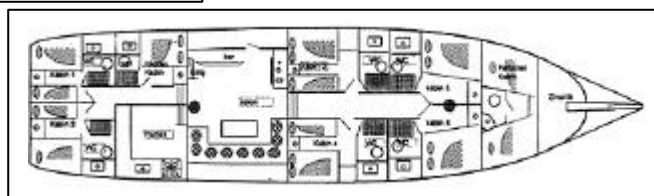

FIORINO TOUR

6 cabins / All Cabins Includes Shower & WC Home toilette  
2 double bed cabins/ 4 twin bed cabins

**L.O.A** 26 mt./ 85 ft.  
**BEAM** 6.5 mt  
**ENGINE** 450 HP Mann  
**GENERATOR** 33 Kw  
**FUEL TANKS** 3.000 lt.  
**WATER TANKS** 8.000 lt.  
**ELECTRICITY** 24 V/ 220  
**SPEED** 11 Knots

Windsurf  
 Fishing Gear  
 Snorkel Gear  
 TV, Cd Stereo Music System  
 Full Equipped Galley  
 Hot water

VHF Radio – Telephone  
 Cellular Telephone  
 Dinghy with Outboard Engine  
 Refrigerator&Deep Freeze  
 Air conditioned  
 Crew 3 persons  
 Capacity 12 persons