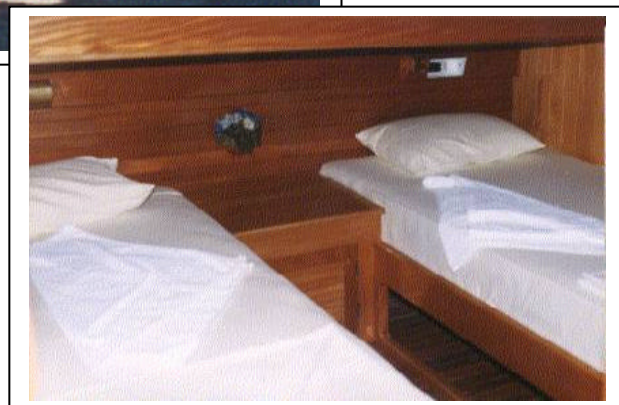

FIORINO TOUR

6 cabins / All Cabins Includes Shower & WC Home toilette  
2 double bed cabins/ 4 twin bed cabins

**L.O.A** 26 mt./ 85 ft.  
**BEAM** 6.5 mt  
**ENGINE** 450 HP Mann  
**GENERATOR** 33 Kw  
**FUEL TANKS** 3.000 lt.  
**WATER TANKS** 8.000 lt.  
**ELECTRICITY** 24 V/ 220  
**SPEED** 11 Knots

Windsurf  
 Fishing Gear  
 Snorkel Gear  
 TV, Cd Stereo Music System  
 Full Equipped Galley  
 Hot water

VHF Radio – Telephone  
 Cellular Telephone  
 Dinghy with Outboard Engine  
 Refrigerator&Deep Freeze  
 Air conditioned  
 Crew 3 persons  
 Capacity 12 persons