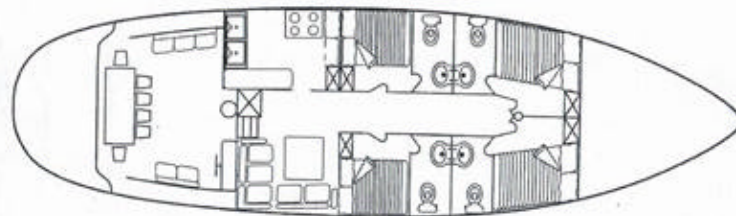

FIORINO TOUR

4 double cabins / All Cabins Include Shower & WC toilette

**L.O.A**  
**BEAM**  
**ENGINE**  
**FUEL TANKS**  
**WATER TANKS**  
**GENERATOR**  
**ELECTRICITY**

18,30 mt./ 63 ft.  
5,20 m  
200 HP Caterpillar  
3.500 lt.  
6.000 lt.  
16 Kw  
24 V/ 220

Windsurf  
Fishing Gear  
TV, VCD ,Cd Stereo Music System  
Full Equipped Galley  
Deck shower

VHF Radio – Telephone  
Cellular Telephone  
Tender with Outboard Engine  
Refrigerator&Deep Freeze,ice box  
Crew: 2 persons  
Capacity: 8 guests