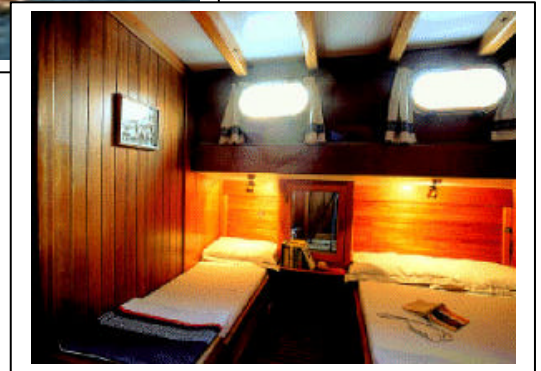

FIORINO TOUR

6 cabins / All Cabins Include shower & home WC toilette
4 double bed cabins/ 2 twin bed cabins

L.O.A
BEAM
ENGINE
GENERATOR
FUEL TANKS
WATER TANKS
ELECTRICITY
SPEED

28 mt./ 92 ft.
6,6 m
446 HP Caterpillar
30 Kw
2.000 lt.
4.000 lt.
24 V/ 220
11 Knots

Windsurf
Fishing Gear
Snorkel Gear
Canoe
TV,VCD,Stereo Music System
Full Equipped Galley
Deck shower
Safety equipment

VHF Radio – Satellite Telephone
Cellular Telephone
Dinghy with Outboard Engine
Refrigerator,Deep Freeze,Ice box
Air conditioned
Crew 4 persons
Capacity 12 guests