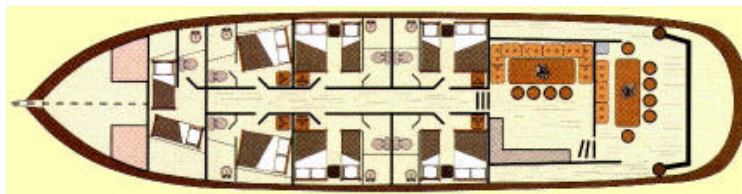

FIORINO TOUR

6 cabins / All Cabins Include shower & home WC toilette
4 double bed cabins/ 2 twin bed cabins

L.O.A
BEAM
ENGINE
GENERATOR
FUEL TANKS
WATER TANKS
ELECTRICITY
SPEED

28 mt./ 92 ft.
6,6 m
446 HP Caterpillar
30 Kw
2.000 lt.
4.000 lt.
24 V/ 220
11 Knots

Windsurf
Fishing Gear
Snorkel Gear
Canoe
TV,VCD,Stereo Music System
Full Equipped Galley
Deck shower
Safety equipment

VHF Radio – Satellite Telephone
Cellular Telephone
Dinghy with Outboard Engine
Refrigerator,Deep Freeze,Ice box
Air conditioned
Crew 4 persons
Capacity 12 guests