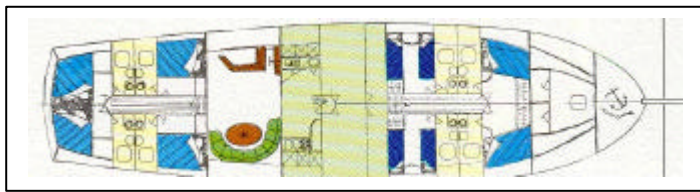

FIORINO TOUR

8 cabins / All Cabins Includes Shower & WC toilette
6 double bed cabins/ 2 twin bed cabins

L.O.A 27 mt./ 89 ft.
BEAM 7.0 m
ENGINE 280 HP Volvo
GENERATORS 2 x 33 Kw
FUEL TANKS 4.000 lt.
WATER TANKS 8.000 lt.
ELECTRICITY 24 V/ 220
SPEED 11 Knots

Radar, Depth sounder
Canoe
Fishing Gear
Snorkel Gear
Diving gear
TV, VCR Cd Stereo Music System
Full Equipped Galley
Hot water

VHF Radio – Telephone
Dinghy with Outboard Engine
Diving *dhoni* with compressor
Refrigerator & Deep Freeze
Air conditioned
Crew 5 persons including dive master
Capacity 16 guests
Cruising area Maldives Islands