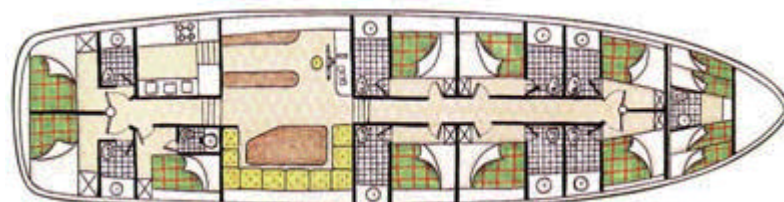

FIORINO TOUR

7 doubles cabins . All cabins include shower & home WC toilette

L.O.A 26 mt./ 85 ft.
BEAM 6,6 mt
ENGINE 220 HP Iveco
GENERATOR 40 Kva
FUEL TANKS 4.000 lt.
WATER TANKS 8.000 lt.
ELECTRICITY 220 V

Fishing Gear
 Snorkeling Gear
 Canoe
 TV and Music System
 Full Equipped Galley
 Hot water

VHF Radio – Telephone
 Depth sounder
 Tender with 40 HP Outboard Engine
 Refrigerator & Deep Freeze
 Air condition salon and corridors
 Crew 3 persons
 Capacity 14 guests
 Cruising area :Italy, Eolie Islands