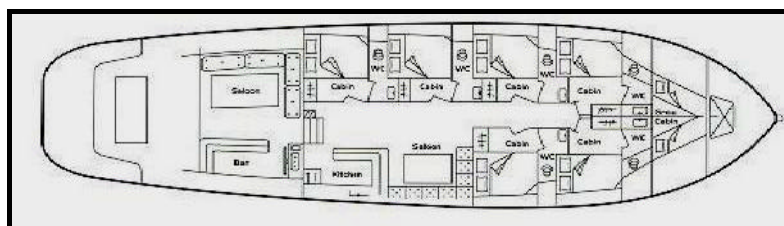

FIORINO TOUR

6 cabins / All Cabins Include Shower & WC

L.O.A 26 mt./ 85 ft.
BEAM 6,9 mt
ENGINE 300 HP Perkins
GENERATOR 10 Kva
FUEL TANKS 3.500 lt.
WATER TANKS 5.000 lt.
ELECTRICITY 220 V

Windsurf
 Fishing Gear
 Snorkeling Gear
 Cd Stereo Music System
 TV and video in Saloon
 Full Equipped Galley

VHF Radio – Telephone, Radar
 Dinghy with Outboard Engine
 Refrigerator&Deep Freeze
 Air condition
 Crew 3 persons
 Capacity 12 guests
 Cruising area :Adria,Croatia