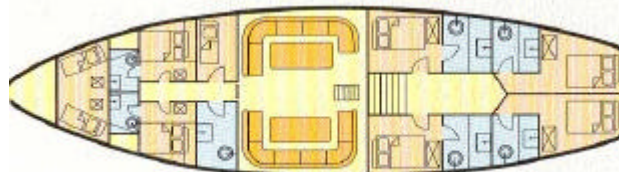

FIORINO TOUR

6 double cabins. All include Shower& home WC toilette

<b>L.O.A</b>	24 mt./ 80 ft.	Windsurf	VHF Radio – Telephone
<b>BEAM</b>	6,4 mt	Fishing Gear	Depth sounder
<b>ENGINE</b>	240 HP Caterpillar	Snorkeling Gear	Tender with Outboard Engine
<b>GENERATOR</b>	15 Kva	Canoe	Refrigerator& Deep Freeze
<b>FUEL TANKS</b>	1.500 lt.	Diving equipment on request (hired for licensed divers)	Air condition
<b>WATER TANKS</b>	5.000 lt.	TV and Music System	Crew 3 persons
<b>ELECTRICITY</b>	220 V	Full Equipped Galley	Capacity 12 guests
		Safety equipment	Cruising area :Croatia