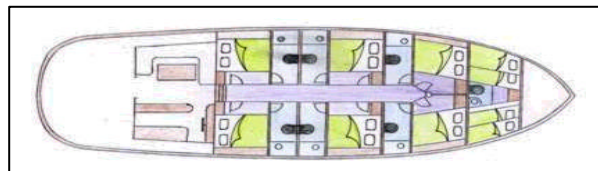

FIORINO TOUR

6 cabins / All Cabins Includes Shower & WC toilette

L.O.A 21 mt./ 66 ft.
BEAM 6,30 mt
ENGINE 360 HP Iveco
FUEL TANKS 4.000 lt.
WATER TANKS 8.000 lt.
ELECTRICITY 24 V/ 220V
SPEED 10 Knots

Windsurf
Fishing Gear
TV, Cd Stereo Music System
Full Equipped Galley

VHF Radio – Telephone
Cellular Telephone
Dinghy with Outboard Engine
Refrigerator&Deep Freeze
Crew 3 persons
Capacity: 12 guests