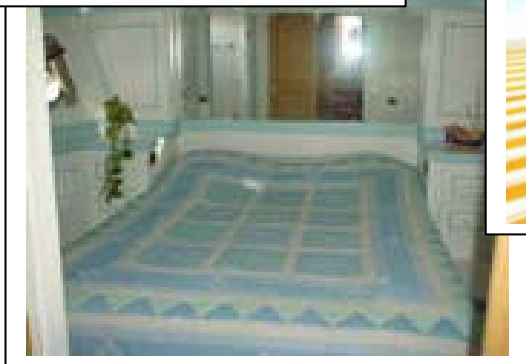

FIORINO TOUR

4 cabins/ 1 Master, 3 Double Cabins . All Cabins Includes Shower & WC

**L.O.A**  
**BEAM**  
**ENGINE**  
**GENERATOR**  
**ELECTRICITY**  
**FUEL TANKS**  
**WATER TANKS**  
**SPEED**

23.6 mt / 77 ft.  
6.4 mt  
400 hp Cummins  
16 kw 220 Volt  
220 / 24 / 12 V  
4000 lt  
4000 lt  
10 Knots

Windsurfing  
Fishing Gear  
Snorkeling Gear  
CD Stereo Music System  
TV Saloon

Air Conditioning  
VHF Radio – Telephone  
GPS, Radar, Auto Pilot, Navtex  
Tender Joker with 15 HP Outboard  
Depth Sounder  
Crew 2 persons  
Capacity 8 guests