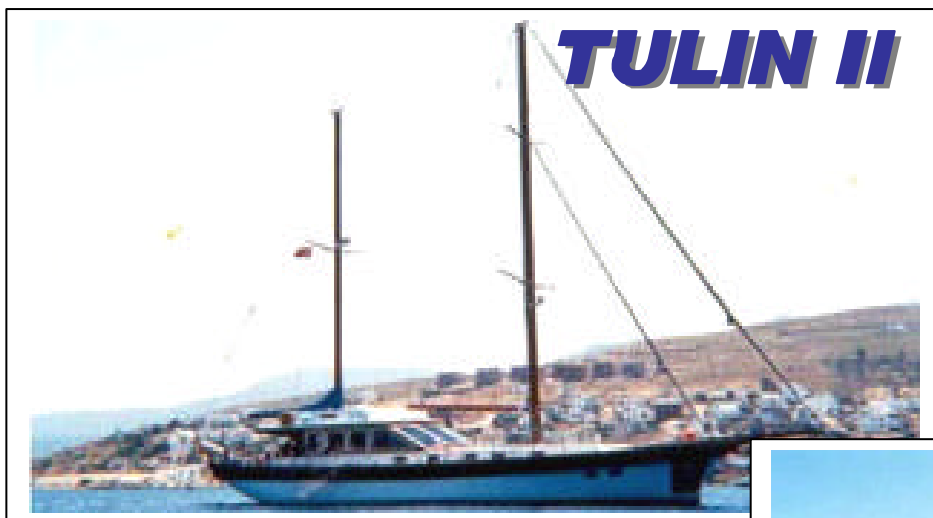

FIORINO TOUR

4 cabins/ 1 Master, 3 Double Cabins . All Cabins Includes Shower & WC

**L.O.A**  
**BEAM**  
**ENGINE**  
**GENERATOR**  
**ELECTRICITY**  
**FUEL TANKS**  
**WATER TANKS**  
**SPEED**

23.6 mt / 77 ft.  
6.4 mt  
400 hp Cummins  
16 kw 220 Volt  
220 / 24 / 12 V  
4000 lt  
4000 lt  
10 Knots

Windsurfing  
Fishing Gear  
Snorkeling Gear  
CD Stereo Music System  
TV Saloon

Air Conditioning  
VHF Radio – Telephone  
GPS, Radar, Auto Pilot, Navtex  
Tender Joker with 15 HP Outboard  
Depth Sounder  
Crew 2 persons  
Capacity 8 guests