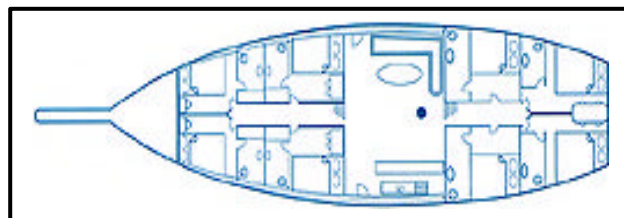

FIORINO TOUR

8 cabins / All Cabins Includes Shower & WC toilette

L.O.A
BEAM
ENGINE
GENERATOR
FUEL TANKS
WATER TANKS
SPEED

24 mt /78 ft.
6.5 mt
280 HP DELPHINE
24/220 Volt
4000 lt
8000 lt
10-12 Knots

Windsurfing
Fishing Gear
TV in Saloon
Music System
Hot Water

VHF Radio – Telephone
Tender Boat
Large Sundeck
Refrigerator & Deep Freeze
Crew 3 persons
Capacity 16 guests